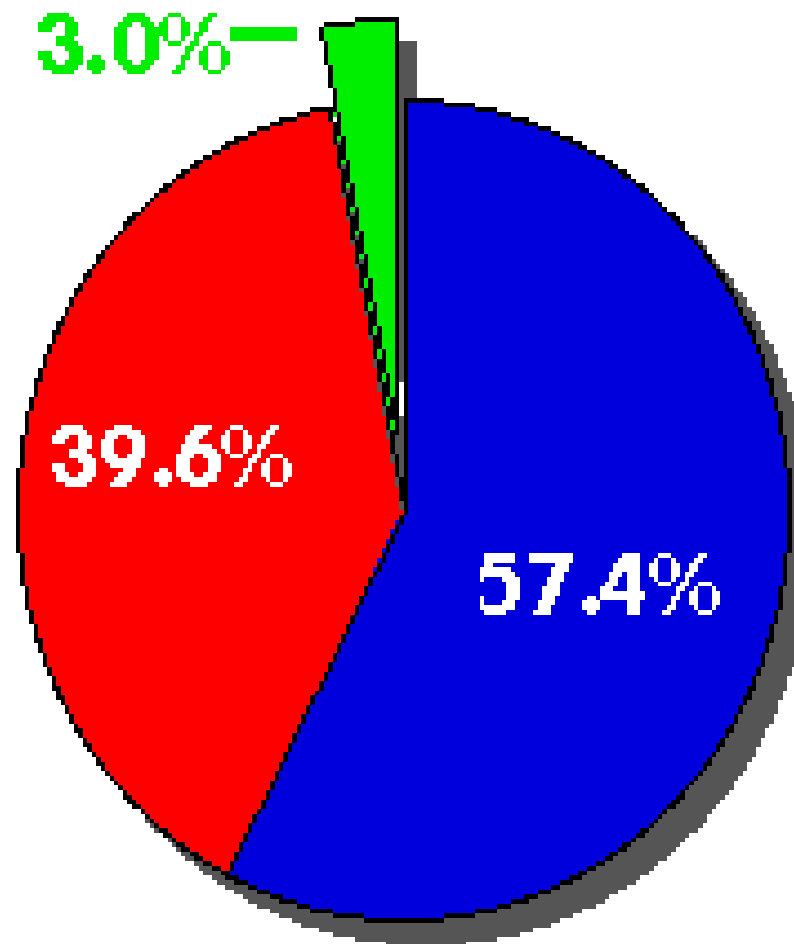

I. FDR

- Born in Hyde Park, New York, in 1882 to wealthy parents.
- Attended **Harvard** University.
- Distant Cousin of Teddy Roosevelt.
- Marries his distant cousin Eleanor Roosevelt.

- During the 1920's **FDR** loses ALL use of his legs because of Polio.
- In 1928 **FDR** becomes the governor of NY.
- Runs for president in the 1932 election.

- FDR becomes the 32 president of the U.S.

POPULAR VOTE

■ Franklin D. Roosevelt (D) ■ Herbert C. Hoover (R) ■ Other